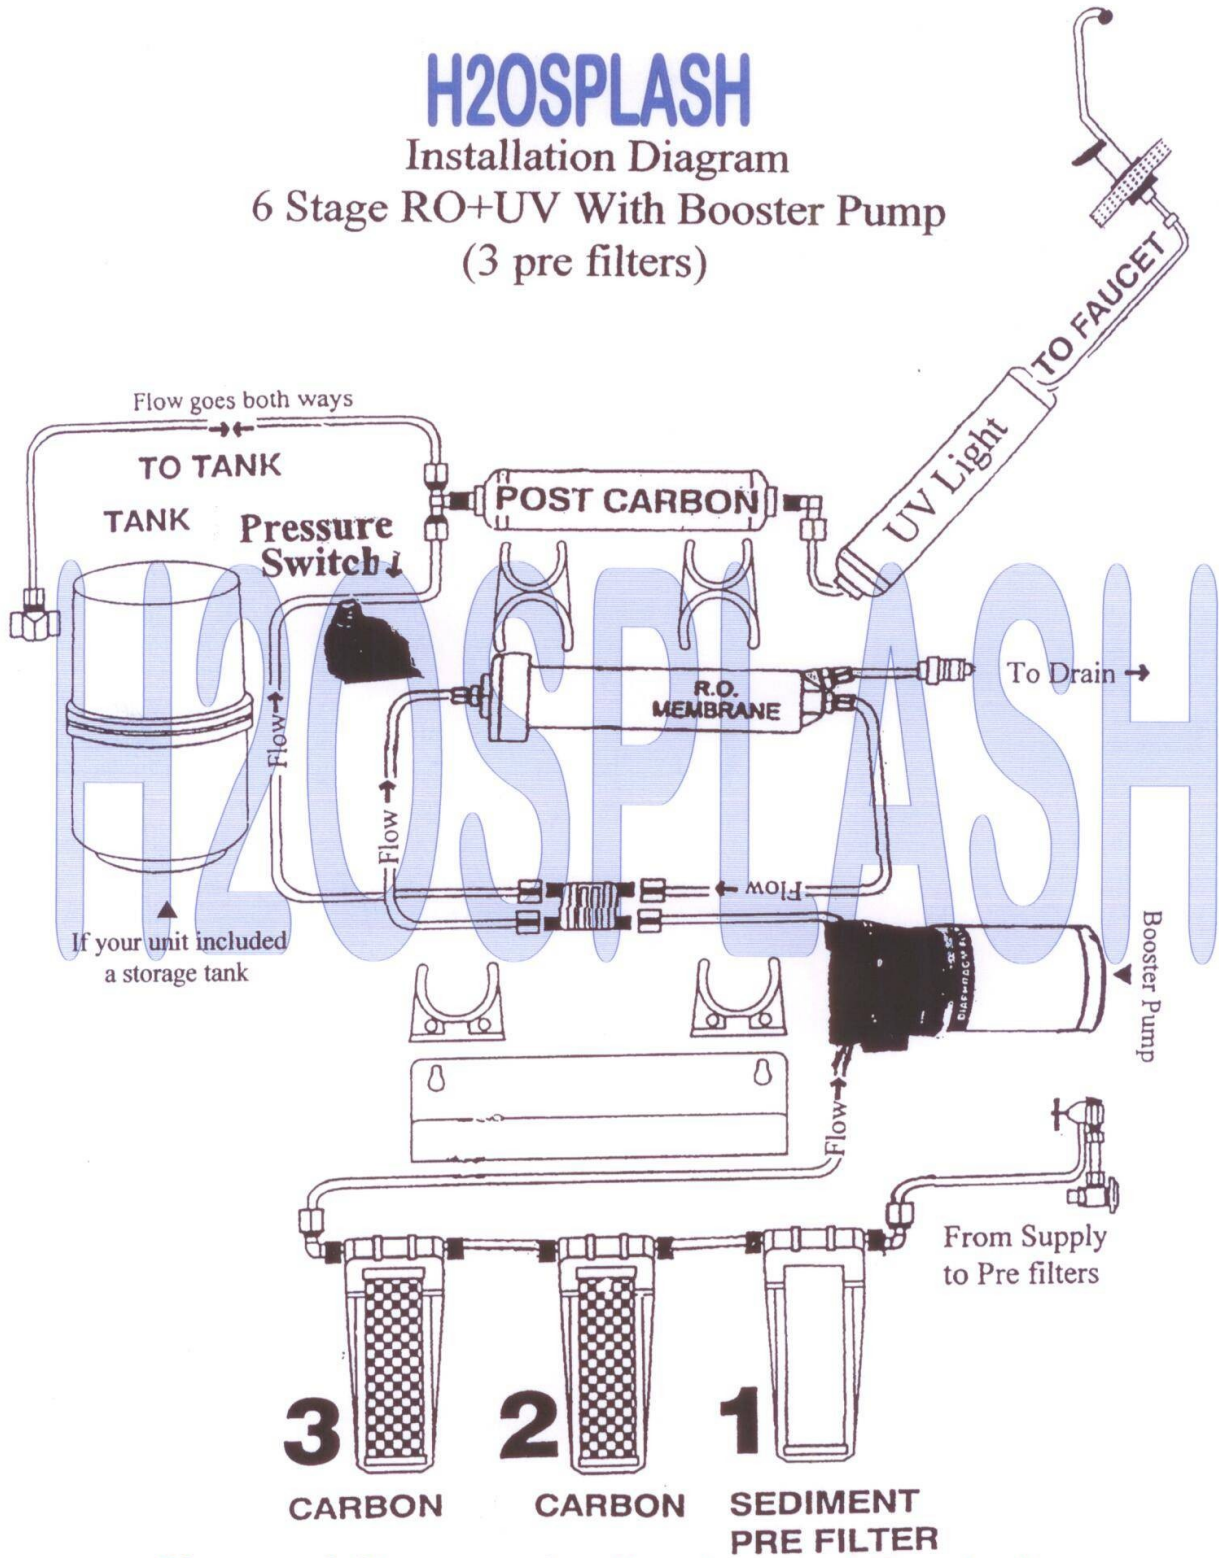

H2OSPLASH

Installation Diagram

6 Stage RO+UV With Booster Pump
(3 pre filters)

Please visit our web site at www.h2osplash.com